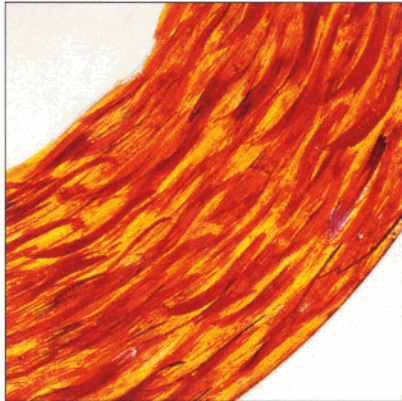

The traditional effects device for basic equipment.

"Walküre". 3. Akt. MET, New York, Schneider-Siemssen

Einzel-Scheiben Effektlaufwerk + BP 1.2  
Single Effects Disc Drive + BP 1.2

13101

The **Single Effects Disc Drive**, utilizing one 450 mm diameter disc makes possible many important effects. The compact structure offers an extensive palette of projected effects within a small unit. By rotating the projector head 90 degrees and choosing the water effect disc, wave and waterfall effects can be achieved. The rotation of the disc may be adjusted to the specific dramatic situation. The speed is adjustable, as it is with all effects devices, from 0 (no rotation) to 18 RPM clockwise or counter-clockwise. As with the Double Effects Disc the construction allows the disc to be changed while the unit is mounted on the projector.

## Effektscheiben - Effect discs 450 mm Ø

Feuer - Fire

13301

Wasser - Water

13302

Schäfchenwolken - Fleecy clouds

13303

Sturmwolken - Storm clouds