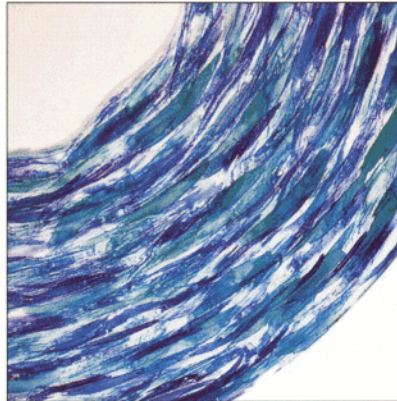

The traditional effects device for basic equipment.

"Walküre". 3. Akt. MET, New York, Schneider-Siemssen

Einzel-Scheiben Effektlaufwerk + BP 1.2  
Single Effects Disc Drive + BP 1.2

13101

The **Single Effects Disc Drive**, utilizing one 450 mm diameter disc makes possible many important effects. The compact structure offers an extensive palette of projected effects within a small unit. By rotating the projector head 90 degrees and choosing the water effect disc, wave and waterfall effects can be achieved. The rotation of the disc may be adjusted to the specific dramatic situation. The speed is adjustable, as it is with all effects devices, from 0 (no rotation) to 18 RPM clockwise or counter-clockwise. As with the Double Effects Disc the construction allows the disc to be changed while the unit is mounted on the projector.

## Effektscheiben - Effect discs 450 mm Ø

Feuer - Fire

13301

Wasser - Water

13302

Schäfchenwolken - Fleecy clouds

13303

Sturmwolken - Storm clouds